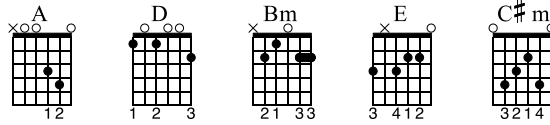

# Let Me

Fingerstyle Guitar Cover

by Joni Laakkonen

[www.youtube.com/fguitarmusic](http://www.youtube.com/fguitarmusic)

Tuning: C#-A-C#-F#-A-E

C# A C# F# A E  
 ①=E ④=Db  
 ②=A ⑤=A  
 ③=Gb ⑥=Db

♩ = 84

xx = thumb slap O = wrist slap

**A Verse**

*mf*

**D**

**A**

**D**

8

1 2 0 2 0 2 0 4 0 0 0 4 4 0 1 0 0 0 0 2 4 0 2 5

1 X 1 X 1 X X

<19>

**C** Chorus

Musical notation for the first system of the Chorus, measures 57-58. Chords: Bm, C#m, D. Includes guitar tablature and fretboard diagrams.

Musical notation for the second system of the Chorus, measures 59-60. Chords: Bm, C#m, D. Includes guitar tablature and fretboard diagrams.

**K** Outro

Musical notation for the Outro, measures 61-63. Chords: Bm, C#m, D. Includes guitar tablature and fretboard diagrams.