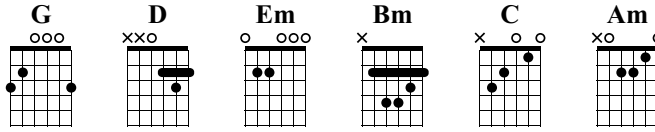

Kiss the Rain

Yiruma

Arranged & Written by Iqbal Gumilar
Link to my channel: [youtube.com/IqbalGumilar](https://www.youtube.com/IqbalGumilar)

Standard tuning

Capo fret 5

AH-----+ AH AH-----+ AH-----+ AH-----+

1 2 3 4

5 6 7 8

9 10 11 12

13 14 15 16

17 18 19 20

21 22 23 24

AH-----+ AH-----+

25 26 27 28

TAB 4/4

0-12> 0-12> 2-14> 2-14> 0-12> 0-12> 2-14> 3-15> 3-15> 3-15> 0-12>14> 2-14>15>15> 5-5-7-5-3

3 3 2 2 3 2 3 0-0 0-12> 3-1 1 3-3 0-12> 0-12> 0-2 0 1 1 3 1

2 4 4 0 3-2-3-2 3 2 0-2 0-2 2 3-3 5-5-7-5-3

0 0 0 1 0 2 0 0 2 0 0 2 2 3-3 0-2 2 3 3 5-5-7-5-3