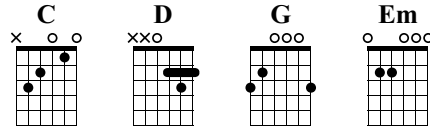

# Viva La Vida

Coldplay

Arranged & Written by Iqbal Gumilar  
Link to my channel: [youtube.com/IqbalGumilar](https://www.youtube.com/IqbalGumilar)

Standard tuning  
♩ = 136

## Intro

1 Capo fret 1

Intro guitar tab (measures 1-4). Treble clef, 4/4 time. Capo fret 1. Notes: 1-1-1-1-3, 0-0-0-0-0, 3-3-3-3-0. Includes triplets and ties.

Intro guitar tab (measures 5-8). Treble clef, 4/4 time. Capo fret 1. Notes: 1-1-1-1-3, 0-0-0-0-0, 3-3-3-3-0. Includes triplets and ties.

## Verse 1

Verse 1 guitar tab (measures 9-12). Treble clef, 4/4 time. Capo fret 1. Notes: 0-0-1-X, 0-0-0-X, 3-X-3-3-X. Includes triplets and ties.

Verse 1 guitar tab (measures 13-16). Treble clef, 4/4 time. Capo fret 1. Notes: 0-0-1-X, 0-0-0-X, 3-X-3-3-X. Includes triplets and ties.

## Interlude

Interlude guitar tab (measures 17-20). Treble clef, 4/4 time. Capo fret 1. Notes: 3-1-0-2, 3-1-0-2, 3-1-0-2, 3-1-0-2. Includes triplets and ties.

Interlude guitar tab (measures 21-24). Treble clef, 4/4 time. Capo fret 1. Notes: 3-1-0-2, 3-1-0-2, 3-1-0-2, 3-1-0-2. Includes triplets and ties.