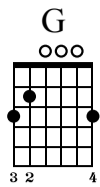

16 17 18

TAB: 3 3 3 1 2 0 2 | 0 3 3 0 3 0 3 3 0 | 3 3 3 5 3 1

0 0 0 0 0 0 | 3 0 3 0 3 0 3 0 | 3 3 3 5 3 1

0 0 0 0 0 0 | 3 0 3 0 3 0 3 0 | 3 3 3 5 3 1

Chord diagrams: Em (022000), Am7 (x0231), Fmaj7 (xx0231), G (320032), Em (022000), Am7 (x0231)

19 20 21

TAB: 0 3 0 3 5 0 1 0 | 3 3 3 5 3 1 | 0 3 0 3 5 0 1 0

0 0 0 0 0 0 | 3 3 3 5 3 1 | 0 3 0 3 5 0 1 0

0 0 0 0 0 0 | 3 3 3 5 3 1 | 0 3 0 3 5 0 1 0

Musical notation for measures 22-24. Treble clef staff shows chords and melodic lines. Bass clef staff shows guitar tablature with fret numbers and string indicators (T, A, B).

Solo

Musical notation for measures 25-27. Treble clef staff shows chords and melodic lines. Bass clef staff shows guitar tablature with fret numbers and string indicators (T, A, B).

Musical notation for measures 28-30. Treble clef staff shows chords and melodic lines. Bass clef staff shows guitar tablature with fret numbers and string indicators (T, A, B).