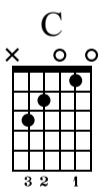

19 20 21

TAB: 0 3 0 3 5 0 1 0 | 3 3 3 5 3 1 | 0 3 0 3 5 0 1 0

0 0 0 0 0 0 | 3 3 3 5 3 1 | 0 3 0 3 5 0 1 0

0 0 0 0 0 0 | 3 3 3 5 3 1 | 0 3 0 3 5 0 1 0

Musical notation for measures 22-24. Treble clef staff shows chords and melodic lines. Bass clef staff shows guitar tablature with fret numbers and string indicators (T, A, B).

Solo

Musical notation for measures 25-27. Treble clef staff shows chords and melodic lines. Bass clef staff shows guitar tablature with fret numbers and string indicators (T, A, B).

Musical notation for measures 28-30. Treble clef staff shows chords and melodic lines. Bass clef staff shows guitar tablature with fret numbers and string indicators (T, A, B).

Verse 2

Musical notation for measures 31-33. Treble clef staff shows chords and melodic lines. Bass clef staff shows guitar tablature with fret numbers and string indicators (T, A, B).

Em Am/D Am

34 35 36