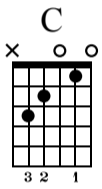

It Will Rain

(Easy Version)

Bruno Mars

Arr. by Kenneth Tan

Standard tuning

♩ = 70

Verse 1

1 Capo fret 2

mf

4

5

6

7

8

9