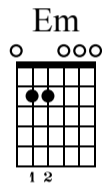

It Will Rain

(Easy Version)

Bruno Mars

Arr. by Kenneth Tan

Standard tuning

♩ = 70

Verse 1

1 Capo fret 2

mf

4

5

6

7

8

9