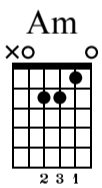

It Will Rain

(Easy Version)

Bruno Mars

Arr. by Kenneth Tan

Standard tuning

♩ = 70

Verse 1

1 Capo fret 2

mf

4

5

6

7

8

9