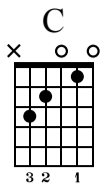

58 59 60 $\text{♩} = 50$

61