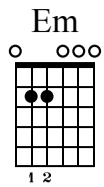

58 59 60 $\text{♩} = 50$

61