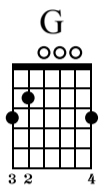

16 17 18

TAB: 3 3 3 1 2 0 2 | 0 3 3 0 3 0 3 3 0 | 3 3 3 5 3 1

0 0 0 0 0 0 | 3 0 3 0 3 0 3 0 | 3 3 3 5 3 1

0 0 0 0 0 0 | 3 0 3 0 3 0 3 0 | 3 3 3 5 3 1

Chord diagrams: Em (022000), Am7 (x0231), Fmaj7 (xx0231), G (320032), Em (022000), Am7 (x0231)

19 20 21

TAB: 0 3 0 3 5 0 1 0 | 3 3 3 5 3 1 | 0 3 0 3 5 0 1 0

0 0 0 0 0 0 | 3 3 3 5 3 1 | 0 3 0 3 5 0 1 0

0 0 0 0 0 0 | 3 3 3 5 3 1 | 0 3 0 3 5 0 1 0

Musical notation for measures 22-24. Treble clef staff shows chords and melodic lines. Bass clef staff shows guitar tablature with fret numbers and string indicators (T, A, B).

Solo

Musical notation for measures 25-27. Treble clef staff shows chords and melodic lines. Bass clef staff shows guitar tablature with fret numbers and string indicators (T, A, B).

Musical notation for measures 28-30. Treble clef staff shows chords and melodic lines. Bass clef staff shows guitar tablature with fret numbers and string indicators (T, A, B).

Verse 2

Musical notation for measures 31-33. Treble clef staff shows chords and melodic lines. Bass clef staff shows guitar tablature with fret numbers and string indicators (T, A, B).

Em Am/D Am

34 35 36