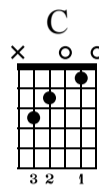

16 17 18

TAB: 3 3 3 1 2 0 2 | 0 3 3 0 3 0 3 3 0 | 3 3 3 5 3 1

0 0 0 0 0 0 | 3 0 3 0 3 0 3 0 | 3 3 3 5 3 1

0 0 0 0 0 0 | 3 0 3 0 3 0 3 0 | 3 3 3 5 3 1

Chord diagrams: Em (022000), Am7 (x0231), Fmaj7 (xx0231), G (320032), Em (022000), Am7 (x0231)

19 20 21

TAB: 0 3 0 3 5 0 1 0 | 3 3 3 5 3 1 | 0 3 0 3 5 0 1 0

0 0 0 0 0 0 | 3 3 3 5 3 1 | 0 3 0 3 5 0 1 0

0 0 0 0 0 0 | 3 3 3 5 3 1 | 0 3 0 3 5 0 1 0

Musical notation for measures 22-24. Treble clef staff shows chords and melodic lines. Bass clef staff shows guitar tablature with fret numbers and string indicators (T, A, B).

Solo

Musical notation for measures 25-27. Treble clef staff shows chords and melodic lines. Bass clef staff shows guitar tablature with fret numbers and string indicators (T, A, B).

Musical notation for measures 28-30. Treble clef staff shows chords and melodic lines. Bass clef staff shows guitar tablature with fret numbers and string indicators (T, A, B).