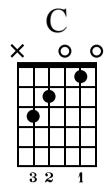

58 59 60 $\text{♩} = 50$

61