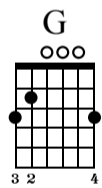

It Will Rain

(Easy Version)

Bruno Mars

Arr. by Kenneth Tan

Standard tuning

♩ = 70

Verse 1

1 Capo fret 2

mf

4

5

6

7

8

9