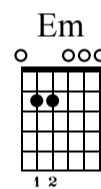

16 17 18

TAB: 3 3 3 1 2 0 2 | 0 3 3 0 3 0 3 3 0 | 3 3 3 5 3 1

0 0 0 0 0 0 | 3 0 3 0 3 0 3 0 | 3 3 3 5 3 1

0 0 0 0 0 0 | 3 0 3 0 3 0 3 0 | 3 3 3 5 3 1

Chord diagrams: Em (022000), Am7 (x0231), Fmaj7 (xx0231), G (320032), Em (022000), Am7 (x0231)

19 20 21

TAB: 0 3 0 3 5 0 1 0 | 3 3 3 5 3 1 | 0 3 0 3 5 0 1 0

0 0 0 0 0 0 | 3 3 3 5 3 1 | 0 3 0 3 5 0 1 0

0 0 0 0 0 0 | 3 3 3 5 3 1 | 0 3 0 3 5 0 1 0

Musical notation for measures 22-24. Treble clef staff shows chords and melodic lines. Bass clef staff shows guitar tablature with fret numbers and string indicators (T, A, B).

Solo

Musical notation for measures 25-27. Treble clef staff shows chords and melodic lines. Bass clef staff shows guitar tablature with fret numbers and string indicators (T, A, B).

Musical notation for measures 28-30. Treble clef staff shows chords and melodic lines. Bass clef staff shows guitar tablature with fret numbers and string indicators (T, A, B).