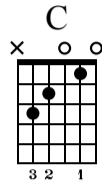

It Will Rain

(Easy Version)

Bruno Mars

Arr. by Kenneth Tan

Standard tuning

♩ = 70

Verse 1

1 Capo fret 2

mf