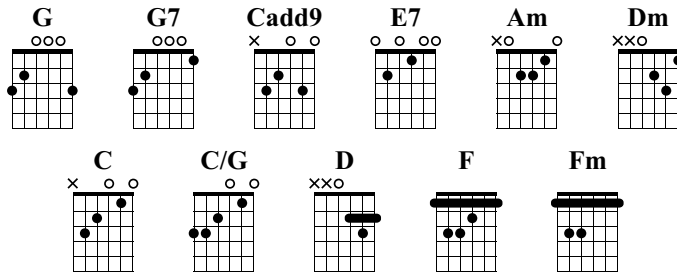

Happier Than Ever

Billie Eilish

Arranged by Iqbal Gumilar

Link to my channel: youtube.com/IqbalGumilar

Standard tuning

♩ = 95

Intro

Chorus

Verse 1

19 20 21 22

23 24 25 26

27 28 29 30

31 32 33 34

35 36 37 38

39 40 41

42 43