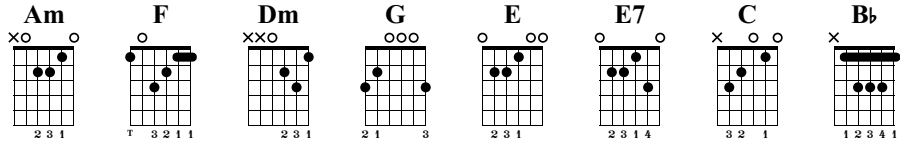

# Lorelei

Standard tuning

Moderate ♩ = 132

sguit.

Measures 1-5: Am, F, Dm, G, Am. Includes guitar tablature for strings T, A, B.

Measures 6-10: F, Dm, G, Am, Am. Includes guitar tablature for strings T, A, B.

Measures 11-15: E, E, E7, E7, Am. Includes guitar tablature for strings T, A, B.

Measures 16-20: Am, F, F, C, C. Includes guitar tablature for strings T, A, B and a *p* (piano) dynamic marking.

**Dm** **Bb** **E** **E** **Am**

21 22 23 24 25

TAB: 3 3 1 3 3 1 | 3 3 3 0 1 | 0 1 0 3 0 1 3 | 0 1 1 2 | 0 1 2 0 2

**F** **C** **C** **Dm** **Dm**

26 27 28 29 30

TAB: 5 3 6 | 3 0 1 | 1 1 0 | 1 0 1 0 1 | (1) 0 3

3 3 5 | 3 3 2 | 3 2 | 3 3 5 6 | 3 1 1