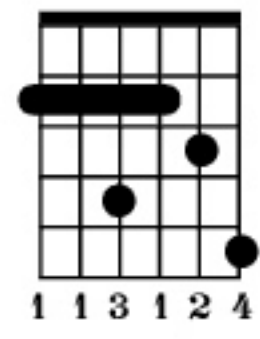

Sadness and sorrow

小李子飞扒谱——Alip_ba_ta cover

D6/F#

Standard tuning

♩ = 64

s. guit.

1 2 3

let ring let ring ⊕

let ring let ring ⊕

let ring

⊕ ⊕

⊕ ⊕

Musical notation for measures 10-12. Treble clef, 2/4 time. Measure 10: AH, 5<17>, 0, <24>, <12>, 0. Measure 11: P, P, <24>, <19>, <24>, <19>. Measure 12: let ring, let ring, <12>, 0, <12>, 7, <12>, <12>.

Musical notation for measures 37-39. The top staff shows a treble clef with notes and slurs. The bottom staff shows guitar tablature with fret numbers and techniques like *P* (palm mute), *HPP*, and *H* (hammer-on). Measure 37 includes a circled 'T' symbol. Measure 38 includes a circled 'T' symbol. Measure 39 includes a circled 'T' symbol.

Musical notation for measures 40-42. The top staff shows a treble clef with notes and slurs. The bottom staff shows guitar tablature with fret numbers and techniques like *sl.* (slide), *H* (hammer-on), and a half note ($\frac{1}{2}$) in measure 42. Measure 40 includes a circled 'T' symbol. Measure 41 includes a circled 'T' symbol. Measure 42 includes a circled 'T' symbol.